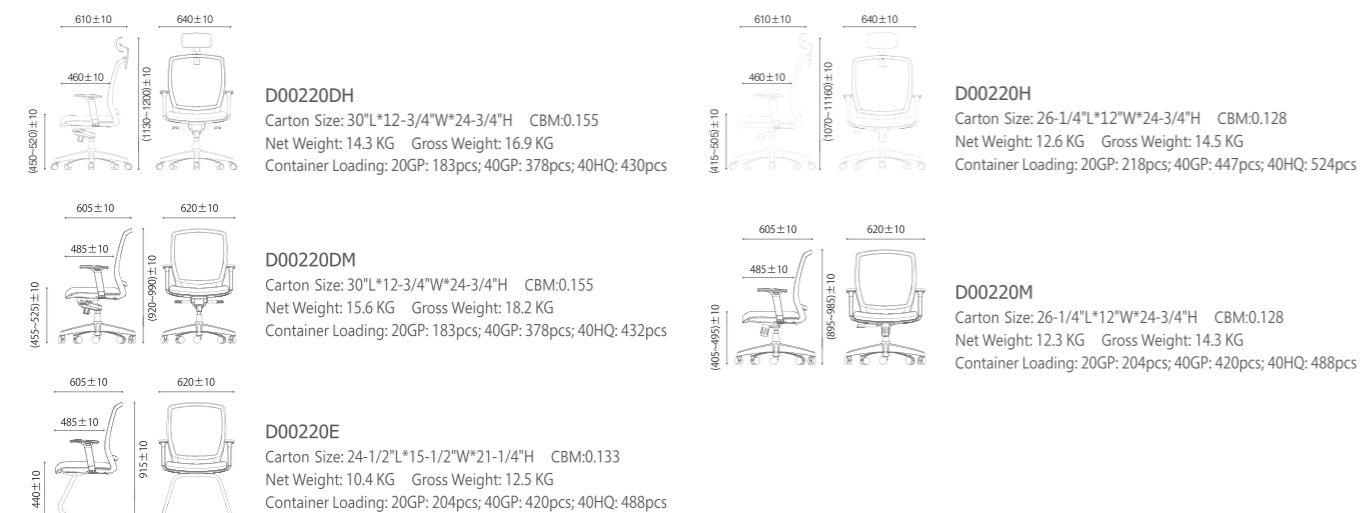

面料颜色 Color Swatch

D00220 Black Frame Series (B Mesh)

D00220 Black Frame Series (J Mesh)

D00220 Light Grey Frame Series

包装尺寸 Packing Size Unit:mm

D00220
SERIES

D00220M
一档锁定，最大后仰度15°
Simple Mechanism allow you to lock your back at the initial position

D00220DM
后仰·锁定档位4档(含初始档位)
后仰角度15°
Knee Tilt Mechanism 4 Positions Back Lock (include the initial position)

椅座高度可调节
Height adjustable seat

扶手高度可调节
Height adjustable armrest